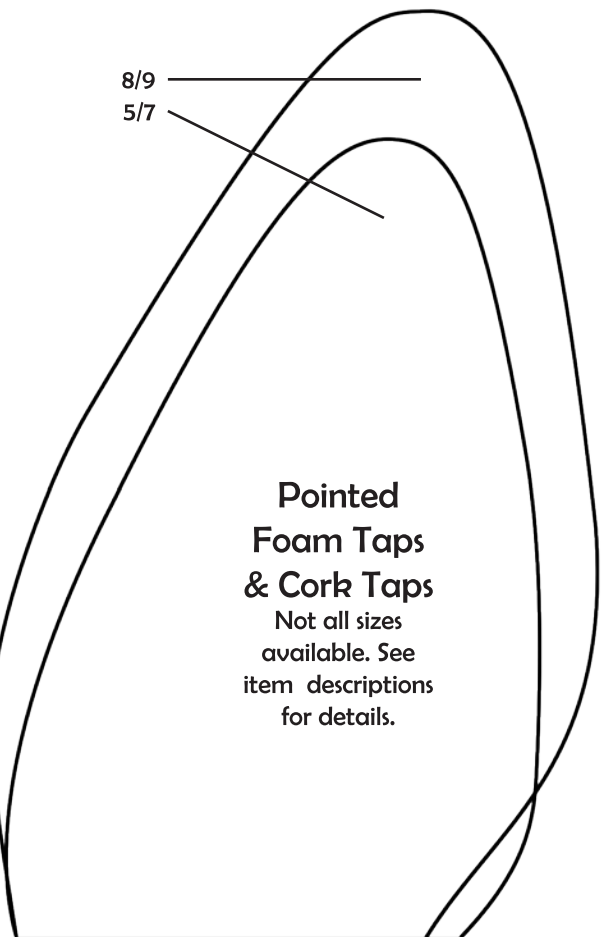

**Tongue Pads S,M,L,XL**  
BD#: CATP

**Tongue Pads**  
Available in Small, Medium, Large & X-Large.

**SlipNots Non-Skids**  
Available in Small, Medium & Large.

**Foam Taps, Cork Taps & Felt Taps**  
Not all sizes available. See item descriptions for details.