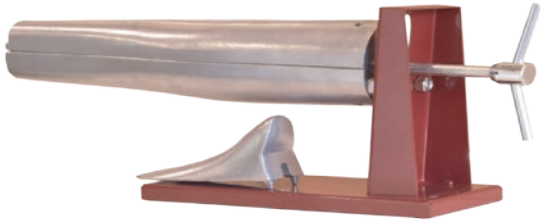

Pro Shoe & Hiking Boot Stretcher

BD#: CAM80

1. Positive widening and lengthening action
   - Right and left lasts to conform to right and left foot
   - Adjustable heel block to keep stretching where you need it
   - Attachments to make the system the most efficient and versatile
2. Made in Italy.

Attachments included with models: Cam80C, CAM80, CAM80L