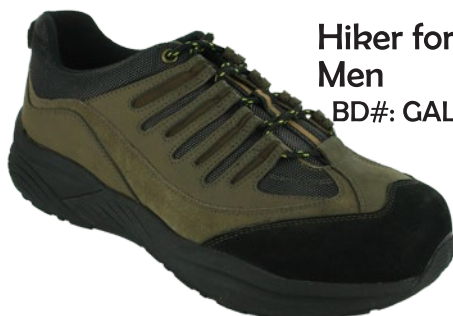

**Athletic Hook & Loop**  
BD#: GAV10

**Hiker for Women**  
BD#: GAL45

**THE SHOE THAT'S CHANGING EVERYTHING**

ORTHOPEDIC DESIGN SLIP RESISTANT

**Athletic Hook & Loop**  
BD#: GAV20

**Hiker for Men**  
BD#: GAL50