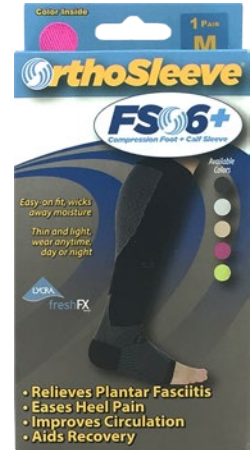

Compression Foot Sleeve Plus
Available in: Black, White, Natural, Pink & Lime Green
BD#: FS6P