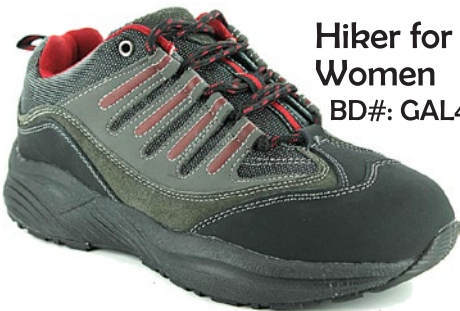

Hiker for Men
BD#: GAL50

Hiker for Women
BD#: GAL45

THE SHOE THAT'S CHANGING EVERYTHING

ORTHOPEDIC DESIGN SLIP RESISTANT