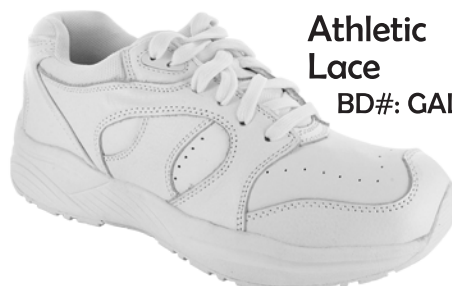

Athletic Lace
BD#: GAL10

Athletic Lace
BD#: GAL20