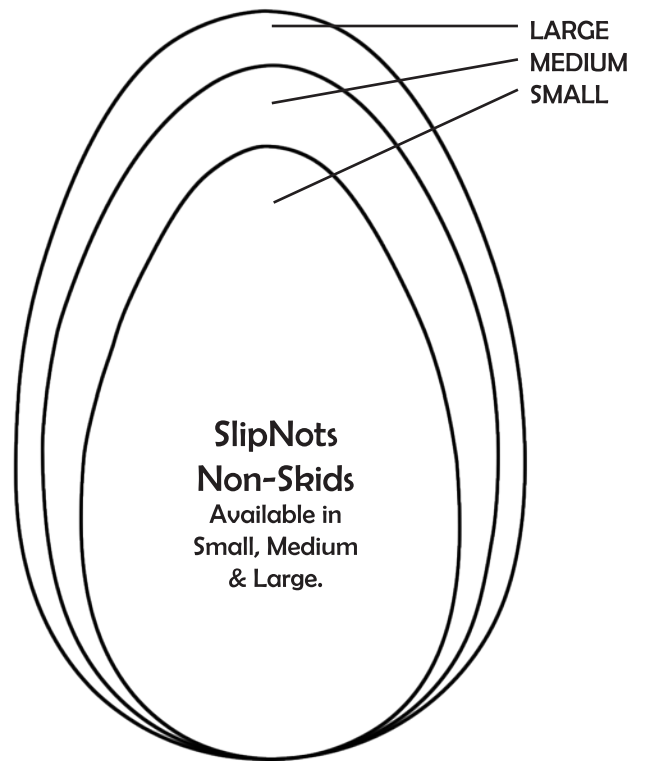

**Tongue Pads S,M,L,XL**  
BD#: CATP

**Tongue Pads**  
Available in Small, Medium, Large & X-Large.

**SlipNots Non-Skids**  
Available in Small, Medium & Large.

**Foam Taps, Cork Taps & Felt Taps**  
Not all sizes available. See item descriptions for details.