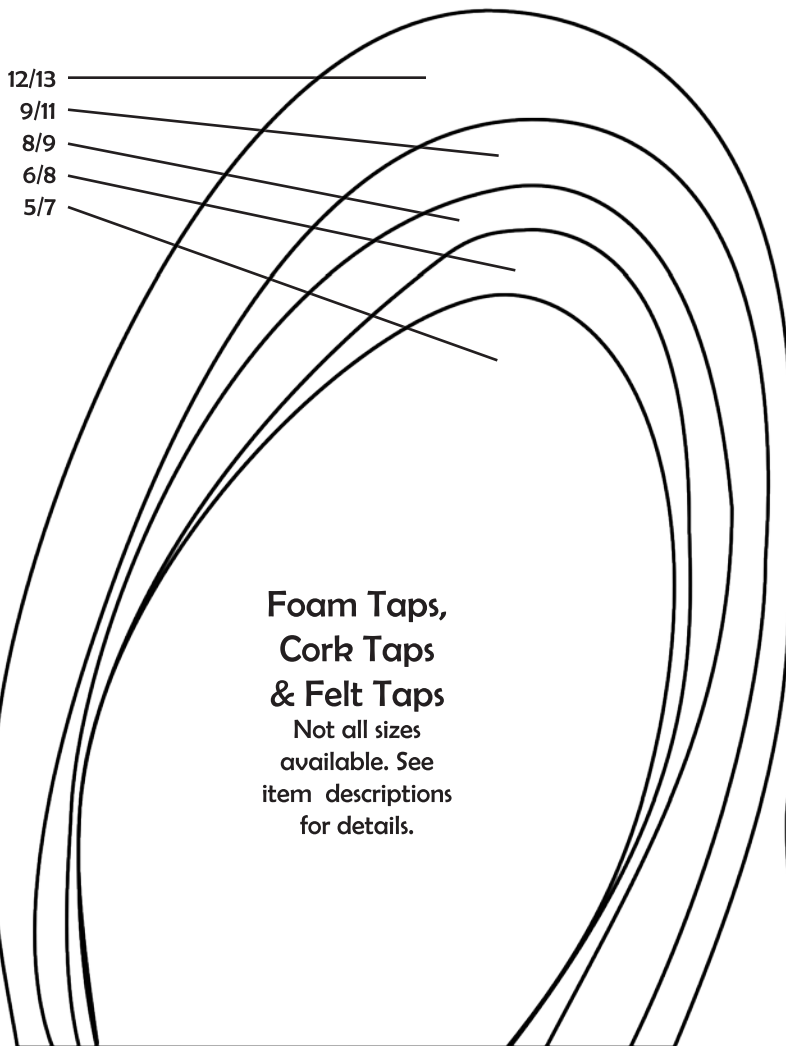

**Tongue Pads S,M,L,XL**  
BD#: CATP

**Tongue Pads**  
Available in Small, Medium, Large & X-Large.

**SlipNots Non-Skids**  
Available in Small, Medium & Large.

**Foam Taps, Cork Taps & Felt Taps**  
Not all sizes available. See item descriptions for details.