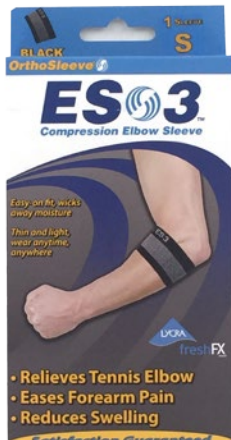

Compression Elbow Sleeve  
Available in: Black  
BD#: CES

Compression Patella Sleeve  
Available in: Black  
BD#: CPS

Compression Wrist Sleeve  
Available in: Black and Natural  
BD#: WS6

Compression Foot Sleeve  
Available in: Black, Natural and White  
BD#: CFS