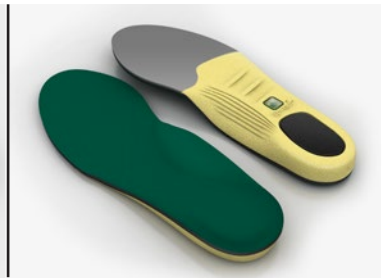

**Orthotic  
Full Length  
BD#: SPASF**

**Standard Flat  
Full Length  
BD#: SPF**

**Thinsole Arch  
Support 3/4 Length  
BD#: SPTHIN**

**Thinsole Arch  
Support Full Length  
BD#: SPTHINF**

**Cross Trainer  
Full Length  
BD#: SPCT**