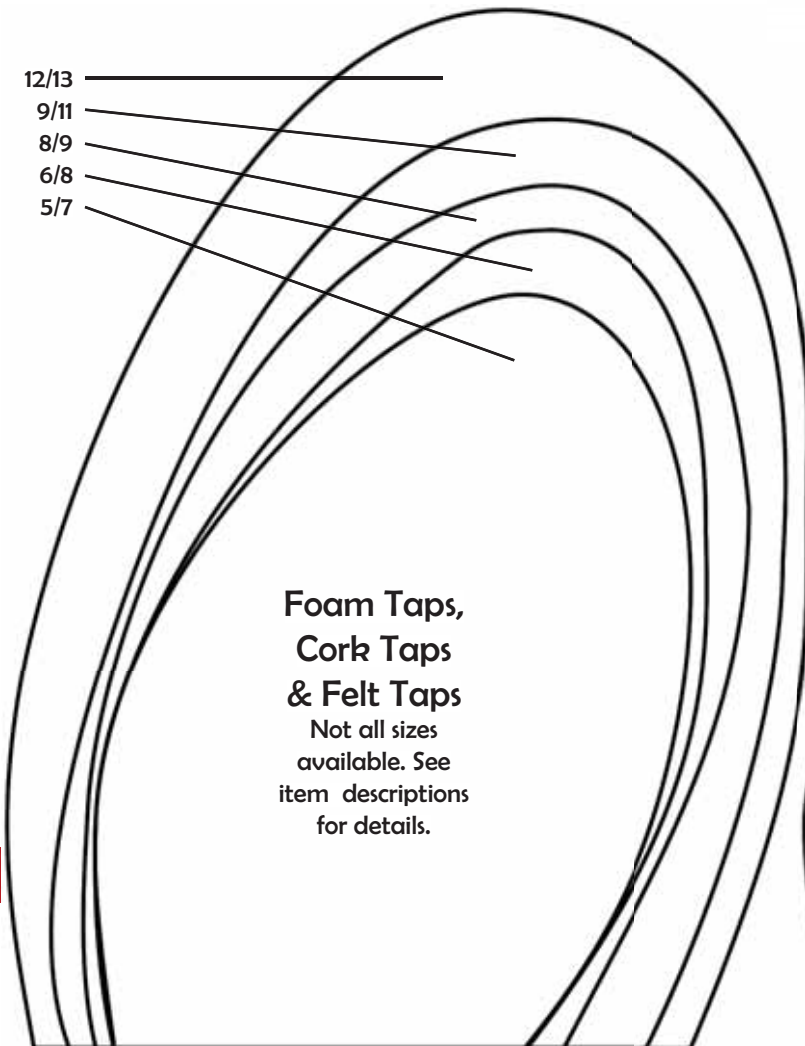

Foam Taps, Cork Taps & Felt Taps
Not all sizes available. See item descriptions for details.

Pointed Foam Taps & Cork Taps
Not all sizes available. See item descriptions for details.

MELTONIAN

Shoe Cream Color Chart